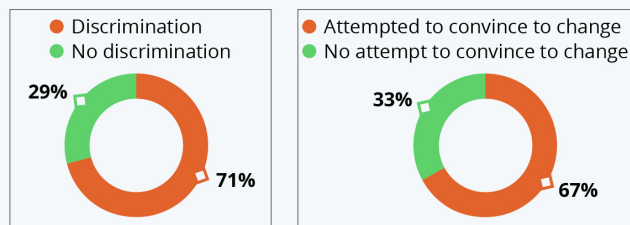

LGBTQ+ED

CFH'S LGBTQ+ PROGRAM WEEKLY NEWSLETTER

WEEK OF JUNE 6-12, 2021

word of the week

Stud : most commonly used to indicate a Black/African-American and/or Latina masculine lesbian/queer woman.

(Source: [The Safe Zone Project](#))

Happy Pride Month!

clickable educational articles

[From local heroes to international superstars, meet 30 LGBTQ trailblazers](#)

this week in LGBTQ+ history

[June 5-12, 2021 - 5 Year Pulse Remembrance Week](#)

clickable news links

- [A Proclamation on Lesbian, Gay, Bisexual, Transgender, and Queer Pride Month, 2021](#)
- [Majority of Republicans now support same-sex marriage](#)
- [Eager to represent: Gay and trans Mexican candidates running in key vote](#)
- [5 Large Corporations Called Out for Donating to Anti-Trans Politicians](#)
- [24 LGBTQIA+ Black Beauty Creators You Should Be Following ASAP](#)

Sources: The White House, PinkNews, The Advocate, NBC

Continued Discrimination for LGBTQ Youth

Percentage of LGBTQ who experienced the following related to their sexual orientation or gender identity

71% Feeling sad/hopeless for at least two weeks in the past year

Survey conducted among 34,000 respondents in 2019
Source: The Trevor Project

statista

"WE HAVE TO GIVE PEOPLE THE ROOM TO BE WHO THEY ARE,
THE COURAGE TO CHANGE AND ALTER AND GROW."

-MISS MAJOR GRIFFIN-GRACY